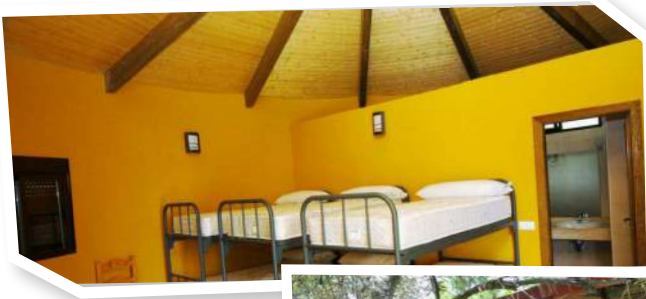

Desde nuestro equipo de monitores, profesores nativos y la dirección de LK, nos esforzamos al máximo para ofrecer una amplia variedad de actividades deportivas y lúdicas, entre las que se encuentran:

PROGRAMA MODELO (ORIENTATIVO):

SHEPHERDING CAMP (HERVÁS)				
TIMETABLE				
ACTIVITY TIME	WAKE UP 8:00	ARRIVAL	WAKE UP	
			ENERGIZER	
			PROGRAMME/ROOMS	
	WELCOMING	GRAND PRIX GYMKHANA	ALTERNATIVE SPORTS	
				BREAKFAST
	COHESION GAMES	HORSE RIDING	EVALUATION/ CERTIFICATES	
				LUNCH TIME
	TALKING TO MYSELF (METACOGNITION)	SAVING THE EGG	DEPARTURE	
				SNACK
	SHOWER	DINNER		
				VOCABULARY GYMNKANA
	KNOWING EACH OTHER	NIGHT GAME		
				LK NIGHT
	TIME TO SLEEP 21:30/23:00			

* La distribución del programa puede variar según el día de llegada, las condiciones climáticas y por mejorar la dinámica de grupo